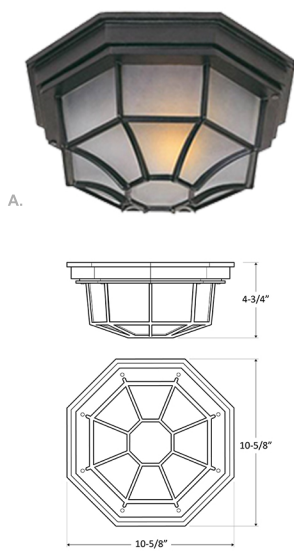

LED Dimmable Residential Lights

10 1/2" (L) x 10 1/2" (W) x 4 5/8" (D) 4 5/8"

10 1/2" (L) x 10 1/2" (W) x 4 5/8" (D)

Wattage

12W

Voltage Input

120V AC 60Hz

Dimmable

TRIAC Dimming (Using Standard TRIAC LED Dimmers)

Finish

Aluminum Housing With Powder Coated
Frosted Glass Lens

Beam Angles

Color Temperatures

Features

Catalog No.	Fig.
LRS-C-30K-D	A.
LRS-C-40K-D	A.
LRS-D-30K-D	B.
LRS-D-40K-D	B.