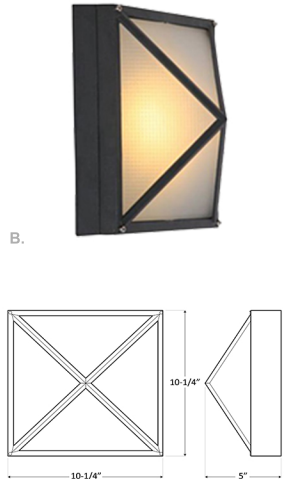

LED Dimmable Residential Lights

10 1/2" (L) x 10 1/2" (W) x 4 5/8" (D) 4 5/8"

10 1/2" (L) x 10 1/2" (W) x 4 5/8" (D)

Wattage

12W

Voltage Input

120V AC 60Hz

Dimmable

TRIAC Dimming (Using Standard TRIAC LED Dimmers)

Finish

Aluminum Housing With Powder Coated
Frosted Glass Lens

Beam Angles

Color Temperatures

Features

Catalog No.	Fig.
LRS-C-30K-D	A.
LRS-C-40K-D	A.
LRS-D-30K-D	B.
LRS-D-40K-D	B.